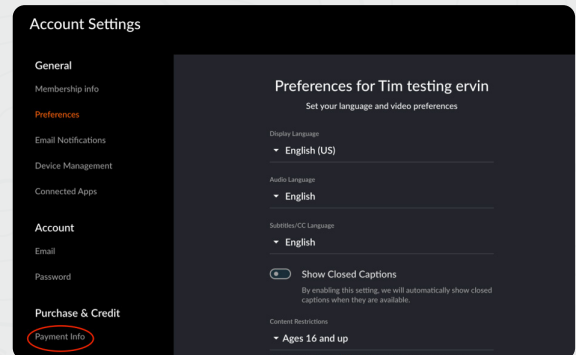

HOW TO CHANGE YOUR PAYMENT METHOD

STEP 1

Visit www.crunchyroll.com and sign in.

STEP 2

Click the arrow in the top right corner and click **Settings** from the dropdown menu.

STEP 3

From the Account Settings page, locate and click **Payment Info** on the left side menu under Purchase & Credit.