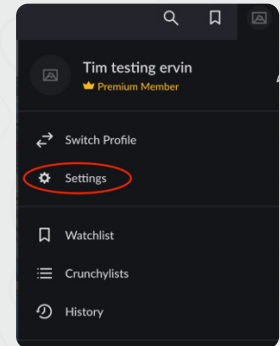

HOW TO CHANGE YOUR PAYMENT METHOD

STEP 1

Visit www.crunchyroll.com and sign in.

STEP 2

Click the arrow in the top right corner and click **Settings** from the dropdown menu.

STEP 3

From the Account Settings page, locate and click **Payment Info** on the left side menu under Purchase & Credit.