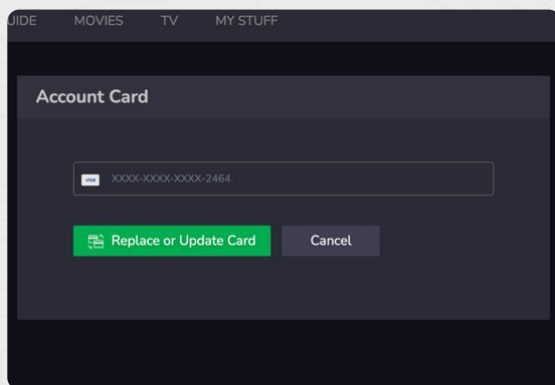

STEP 3

From the Account page, click **Replace or Update** next to Payment Method.

STEP 4

Enter your new Streaming Rewards card information and click **Replace or Update** to save.

Your payment method has been updated.