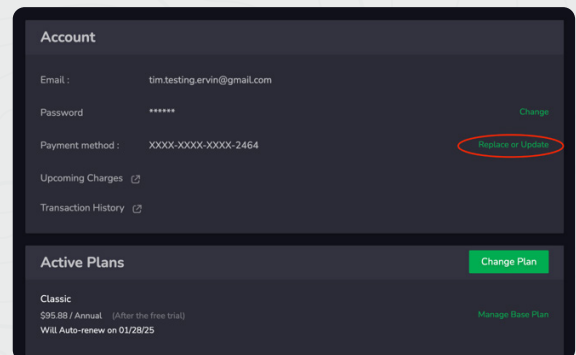

STEP 3

From the Account page, click **Replace or Update** next to Payment Method.

STEP 4

Enter your new Streaming Rewards card information and click **Replace or Update** to save.

Your payment method has been updated.